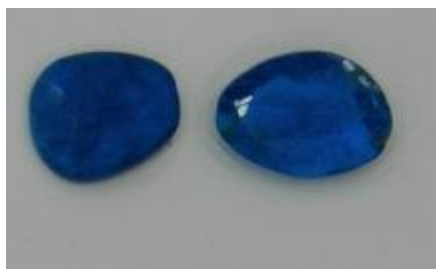

Green Apatite

Black Onex

Red Onex

Green Onex

Blue Onex

Smokey Quartz

Black Zebra

Solar Chalcedony

Leopard Skin

Algae Chalcedony

Star Galaxy

Rock Mixture

Nephrite Jade

Neon Apatite

All Jaspers

Golden Oxydeon

Delemention

Green Turquoise

Hessonite

Created Emerald

Chrysoprase

Tiger Eye

Lavender Jade

Brown Zircon

Vessonite

Natural Ruby

Green Zebra

Green Aventurine

Flower Rutile

Wonder Sapphire

Blue Apatite

Blue Sapphire